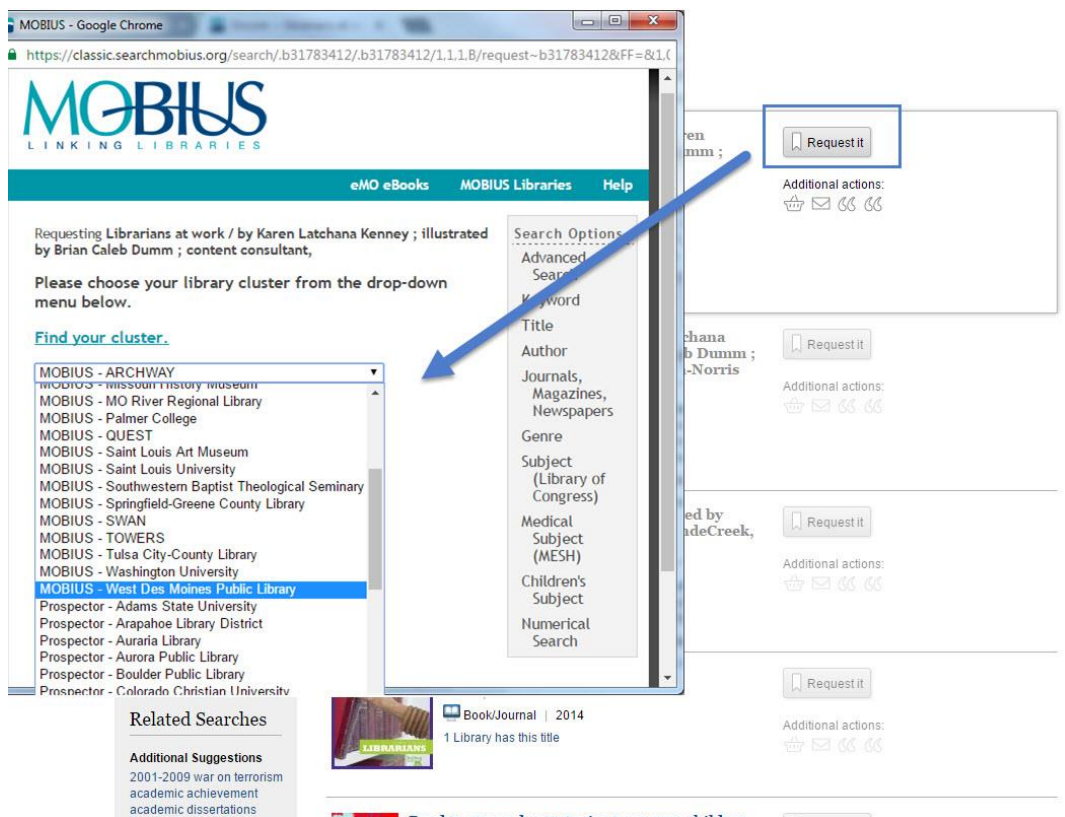

Notice in this one there are different titles and electronic resources also listed. **We can borrow print and A/V materials** (DVDs, Audiobooks), but not eBooks or eAudiobooks. Check our website for options for borrowing eBooks!

<http://www.wdmlibrary.org/using-the-library/ebooks-and-eaudiobooks/>

Notice that there is a link to check **Other Sources**. In this case the Other Sources is **Prospector**, another catalog in the loan system. If you don't find the item you are looking for in the WDM Library Encore catalog, or in MOBIUS' Encore, you can also search Prospector's Encore. Each catalog opens a new browser but they all work virtually the same, are all connected together, and if you place a request in any of them, it will work very similarly and follow the same holds process – just as if you borrowed it from us!

Click the **Request It** button - a pop-up opens. Choose **MOBIUS West Des Moines Public Library** from the drop down menu (see image below) then click **Submit above Information** button.