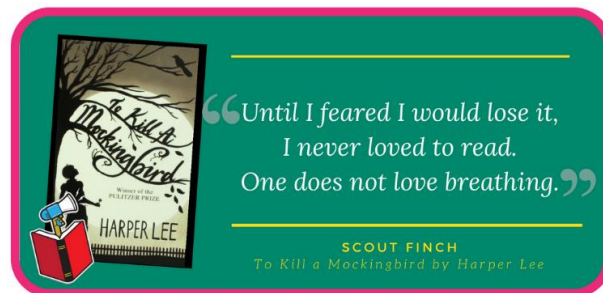

West Des Moines Public Library – 9/2018