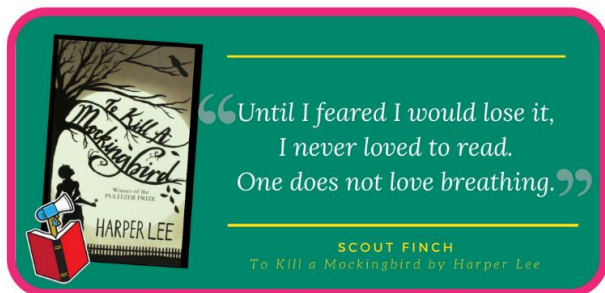

## Top Ten Most Frequently Challenged Books – 2017

Please visit [www.ala.org/bbooks](http://www.ala.org/bbooks) for more info.

1. ***Thirteen reasons Why* by Jay Asher**  
Reason: Suicide
2. ***The Absolutely True Diary of a Part-Time Indian* by Sherman Alexie**  
Reasons: Profanity, sexually explicit
3. ***Drama* by Raina Telgemeier**  
Reasons: LGBT content
4. ***The Kite Runner* by Khaled Hosseini**  
Reasons: Sexual violence, religious themes, "May lead to terrorism"
5. ***George* by Alex Gino**  
Reason: LGBT content
6. ***Sex is a Funny Word* by Cory Silverberg**  
Reason: Sex education
7. ***To Kill a Mockingbird* by Harper Lee**  
Reasons: Violence, racial slurs
8. ***The Hate U Give* by Angie Thomas**  
Reasons: Drug use, profanity, "pervasively vulgar"
9. ***And Tango Makes Three* by Peter Parnell and Justin Richardson**  
Reason: LGBT content
10. ***I Am Jazz* by Jessica Herthel and Jazz Jennings**  
Reason: Gender identity